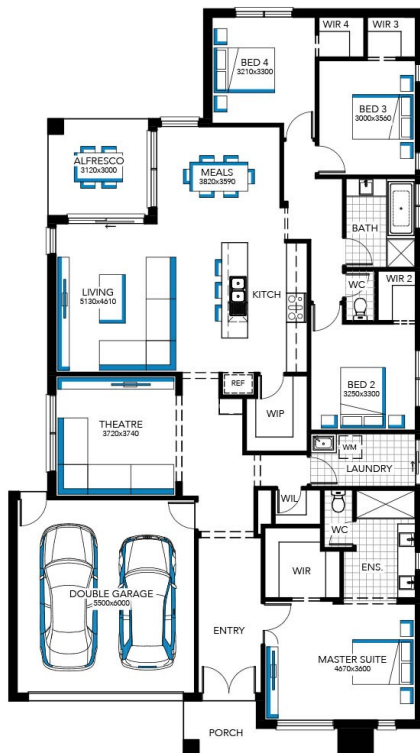

Beechwood 27

ADDRESS	LOT WIDTH	LOT SIZE	HOUSE SIZE
Lot 20 Lorikeet Court, Kerrford Park	15.00	711.00 m ²	250.70 m ²

Your Inclusions

Geoff Ross
 0487640889
 geoff.ross@davissandershomes.com.au