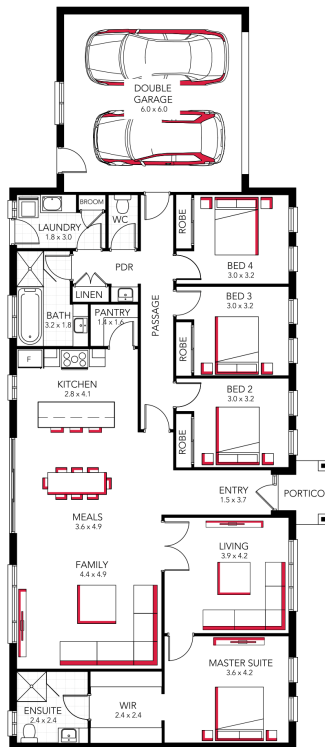

Cedars 25

ADDRESS	LOT WIDTH	LOT SIZE	HOUSE SIZE
Lot 15 Baxter Court	27.00	911.00 m ²	224.80 m ²

Your Inclusions

Gavan Schultz

0417125724

gavan.schultz@davissandershomes.com.au