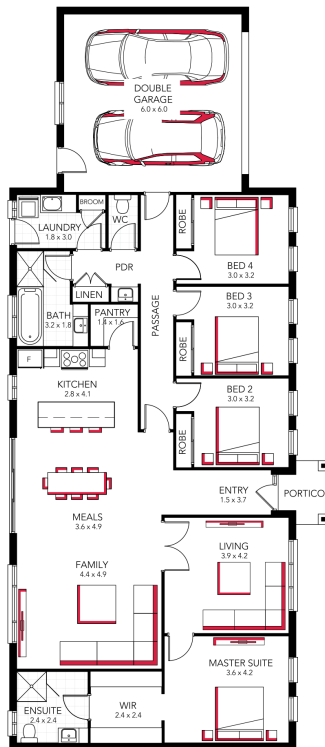

Cedars 25

ADDRESS	LOT WIDTH	LOT SIZE	HOUSE SIZE
Lot 16 Sorelli Estate, Sorelli Estate	27.00	813.00 m ²	224.80 m ²

Your Inclusions

Kartirath Singh

0490226196

Kartirath.singh@davissandershomes.com.au